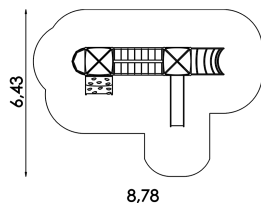

# PLAYSET DUO 11016

EAN : 8595655811016

min.safety zone : 41.0 m<sup>2</sup>

fall height : 1.30 m

agegroup : 3+

dimensions wxhxd : 5,80 x 3,66 x 3,10 m

minimum number of workers : 2

estimated installation time : 12.0 h

Recommended safety surface: rubber tiles, gravel

Certification: TÜV SÜD Czech

Certificate of conformity with the standart : ČSN EN 1176-1, EN 1176-3

SPECIFICATION		
COMPONENT	PART OF THE COMPONENT	MATERIAL
2 x Pedestal with a roof (1,3m)	Supporting column	Stainless steel
	Barrier	Stainless steel
	Pedestal	HDPE plastic
	Roof	HDPE plastic
	Board	HDPE plastic
	Flag	Plastic
1 x Rope bridge V	Barrier	Stainless steel
	Rope	Polyester yarn
	Balance beam	Stainless steel
1 x Balcony	Barrier	Stainless steel
	Pedestal	HDPE plastic
	Board	HDPE plastic
1 x Climbing wall	Barrier	Stainless steel
	Board	HDPE plastic
	Climbing holds (8 Pcs)	Polyurethane
1 x Stainless steel slide (1,3m)	Sheet	Stainless steel
	Sidewall	HDPE plastic
1 x Arched ladder	-	Stainless steel
Connecting materials	-	Stainless steel