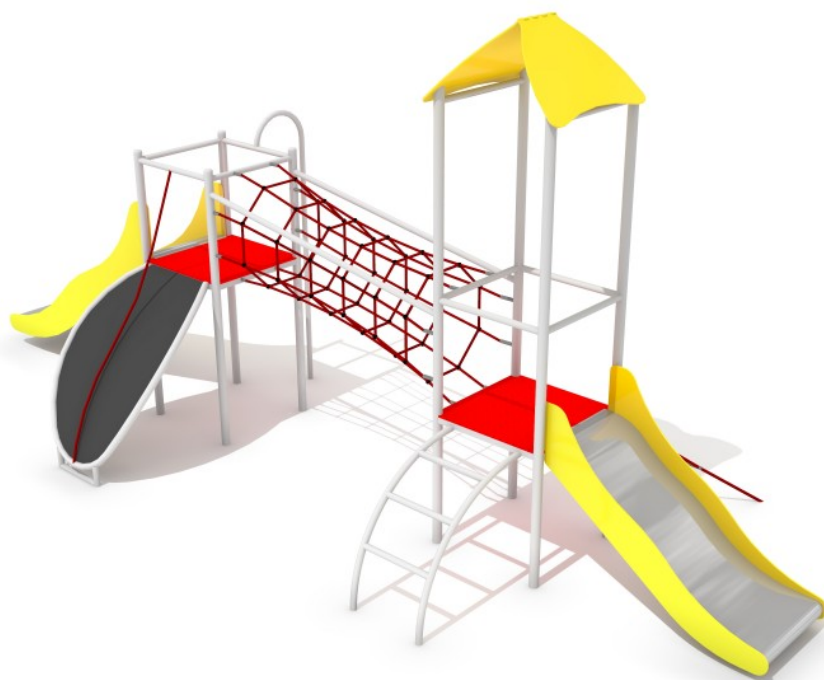

MARIGOLD

Code: GK-PA-102

Description

Two-towers multifunctional climbing set. Its construction is based on galvanized and powder-painted pipes with a rounded profile. Floor of the platform covered by PE plate with anti-slip dots. It's equipped with polypropylene 16mm ropes reinforced with a steel core. The slide surface made of stainless steel, sides of the slide made of HDPE material. Optionally plastic slide can be fixed. Playground device dedicated to children in age 3-15 years old.

Playground device consists of

- 1x tower with roof
- 1x tower without roof
- 2x wavy slide
- 1x net tunnel
- 1x entrance climbing net
- 1x entrance ramp with supporting rope
- 1x curved entrance ladder
- 1 x fire pipe

Product details

- Dimensions: 6,98 x 2,85 x 2,86 m
- Safety area: 10,98 x 5,85 m
- Free fall height: 1,26 m
- Age: > 3 years
- Certificate confirming compatibility with norm EN 1176